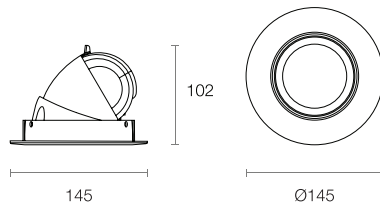

Order Code **XRS204-WB-W-WI-LT**

Product Features

- Recessed LED downlight with adjustable 'pull-out' gimbal design
- Designed with a wide tilt adjustment of 80°, ultimate choice for highlighting vertical shelves, signage and merchandise
- Anodised black heatsink provides effective thermal management ensuring high output and long lifespan
- CRI 90+ available in 3000K and 4000K CCT options
- Supplied with a remote driver

Product Attributes

To configure this downlight, please visit
trendlighting.com.au/product/maxiled-XRS20

Physical Characteristics

Trim Colour	White
Insert Colour	White Black
Tilt Angle	80°
Rotation	355°
Dimensions	Ø145 x 102 (H) mm
Spring Height	40 mm
Cutout	Circular 120-130 mm
Weight	493 g

Dimensions (mm)

 Cutout Ø120-130 mm

Technical Characteristics

Based on XRS204-WB-W-WI-LT

LED Power	26W
LED Type	COB
Lumen Output	2955 lm
Luminous Flux	2263 lm
Efficacy	85.72 lm/W
Colour Temperature	3000K 4000K
Colour Technology	CRI 90+
Colour Deviation	SDCM ≤ 2
Lifetime	50,000 hours (L70)
Beam Angle	Wide