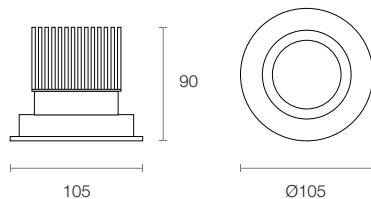

## Product Features

- Recessed premium adjustable LED downlight characterised by its curved appearance and impeccable light quality
- Manufactured with an aluminium body and powder coat finish
- Injection moulded twice vacuum metalised reflector for high reflectivity and uniform beam distribution
- Can be specified with specular dark reflector
- CRI 94+ and CRI 98+ Optisolis available in 2700K, 3000K, 3500K and 4000K CCT options
- Supplied with a remote driver

## Physical Characteristics

Trim Colour	White   Black
Tilt Angle	30°
Dimensions	Ø105 x 90 (H) mm
Spring Height	20 mm
Cutout	Circular 92 mm
Weight	315 g

## Dimensions (mm)

## Technical Characteristics

Based on P12GW-940-60D-LT

LED Power	10W
LED Type	COB
Lumen Output	1350 lm
Luminous Flux	1098 lm
Efficacy	92.27 lm/W
Colour Temperature	2700K   3000K   3500K   4000K
Colour Technology	CRI 94+   CRI 98+ Optisolis
Colour Deviation	SDCM ≤ 2
Lifetime	60,000 hours (L80 B10)
Beam Angle	Narrow   Medium   Wide