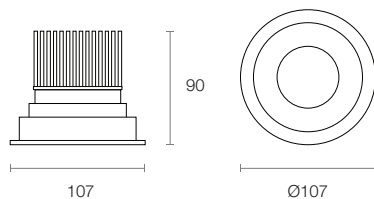

## Product Features

- Recessed low glare LED downlight with pinhole aperture, ideal for accent lighting and highlighting points of interest
- Manufactured with an aluminium body and powder coat finish
- Injection moulded twice vacuum metalised reflector for high reflectivity and uniform beam distribution
- Can be specified with specular dark reflector
- CRI 94+ and CRI 98+ Optisolis available in 2700K, 3000K, 3500K and 4000K CCT options
- Supplied with a remote driver

## Physical Characteristics

Trim Colour	White   Black
Dimensions	Ø107 x 90 (H) mm
Spring Height	16 mm
Cutout	Circular 92 mm
Weight	345 g

## Dimensions (mm)

## Technical Characteristics

Based on P12HW-940-20D-LT

LED Power	10W
LED Type	COB
Lumen Output	1350 lm
Luminous Flux	889 lm
Efficacy	74.71 lm/W
Colour Temperature	2700K   3000K   3500K   4000K
Colour Technology	CRI 94+   CRI 98+ Optisolis
Colour Deviation	SDCM ≤ 2
Lifetime	60,000 hours (L80 B10)
Beam Angle	Narrow   Medium
System Power	11.9W Typical
Driver Model	Trend 150218-300 (L&T) Black
Input	180-265V AC 50/60 Hz
Output	30-42V DC 300mA
Power Factor	>0.93
Protection	OVP, OTP, OCP, SCP, OPP
Dimming	Leading & Trailing Edge   DALI