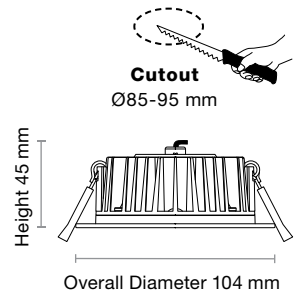

trendlighting.com.au

Made For Trade

Product	CCT	Trim Colour	Driver	Order Code
TL10	Tri-colour	White Trim	Trailing Edge	TL10-TRI-W-TE

Specifications

Trim Colour Options	White
Cutout	Ø85-95 mm
Dimensions	Ø104 x 45 (H) mm
Weight	170 g
LED Power	10W
LED Type	SMD
Lumen Output	1000 lm
CCT Technology	Tri-colour Switchable
Colour Temperature (CCT)	3000K, 4000K, 5700K
Colour Rendering	CRI 80+
Lifetime	50,000 hours (L70)
Beam Angle	Wide 120°
System Power	11.7W Typical
Efficacy	Up to 87 lm/W
Input	200-240V AC 50 Hz
Power Factor	>0.95
Dimming	Trailing Edge
Driver Type	Remote, Flicker Free
Connection Type	Flex and Plug
Ingress Protection	IP44
Insulation Rating	IC-4 AS/NZS 60598.2.2
IEC Protection	Class II
Warranty	3 Years