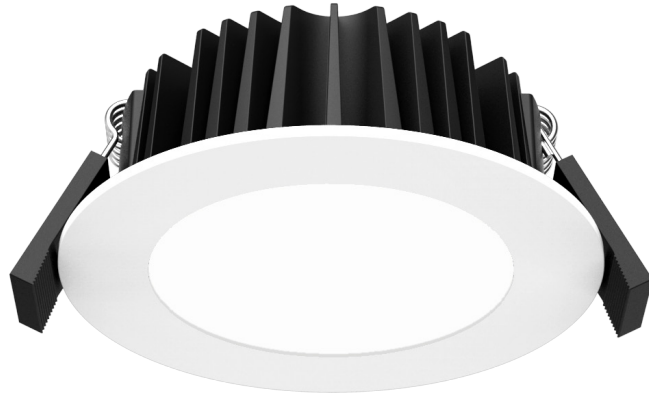

Unoled TL10

10 Watt Recessed Compact
Tri-colour Downlight

Recessed fixed SMD LED downlight designed with a slim profile and extra wide light beam distribution. Manufactured with an aluminium body and finished in durable white powder coating.

Featuring colour switchable technology that enables users to switch between 3 colour temperature options - 3000K (warm white), 4000K (cool white), and 5700K (daylight). Supplied with a remote flicker free Trailing Edge dimmable driver.

trendlighting.com.au

Made For Trade

Product	CCT	Trim Colour	Driver	Order Code
TL10	Tri-colour	White Trim	Trailing Edge	TL10-TRI-W-TE

Specifications

Trim Colour Options	White
Cutout	Ø85-95 mm
Dimensions	Ø104 x 45 (H) mm
Weight	170 g
LED Power	10W
LED Type	SMD
Lumen Output	1000 lm
CCT Technology	Tri-colour Switchable
Colour Temperature (CCT)	3000K, 4000K, 5700K
Colour Rendering	CRI 80+
Lifetime	50,000 hours (L70)
Beam Angle	Wide 120°
System Power	11.7W Typical
Efficacy	Up to 87 lm/W
Input	200-240V AC 50 Hz
Power Factor	>0.95
Dimming	Trailing Edge
Driver Type	Remote, Flicker Free
Connection Type	Flex and Plug
Ingress Protection	IP44
Insulation Rating	IC-4 AS/NZS 60598.2.2
IEC Protection	Class II
Warranty	3 Years