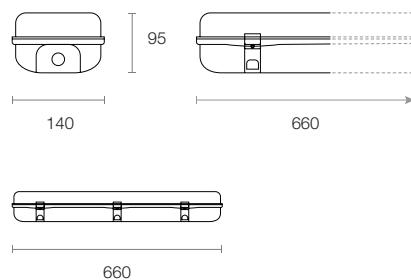

Product Attributes

To configure this batten, please visit
trendlighting.com.au/product/weatherproof-ZWP22

Physical Characteristics

Trim Colour	White
Dimensions (LxWxH)	660 x 140 x 95 mm
Weight	2 kg

Dimensions (mm)