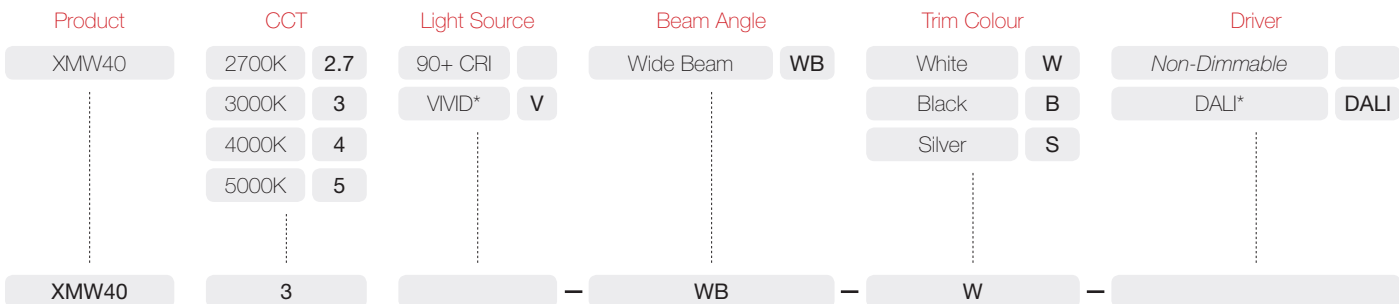

MAXILED XMW40

40 Watts / 5560 Lumens / 90+ CRI

Square wide beam symmetrical LED downlight range featuring four individual COB LEDs in a square trim design. Available in 2700K, 3000K, 4000K and 5000K colour temperature options in 90+ CRI or 2700K, 3000K and 4000K VIVID options. Large passive heatsink provides effective thermal management ensuring high output and long lifespan. Supplied with remote driver.

| | | | |
|--------------|-------|---------|-------------|
| System Power | 46.7W | Cut-Out | 165 x 165mm |
| LED Power | 42W | Weight | 1870g |
| IP Rating | IP20 | | |

| | 2700K | 3000K | 4000K | 5000K | VIVID | 2700K | 3000K | 4000K |
|---------------------|---------|---------|---------|---------|-------|---------|---------|---------|
| COB Lumen Output | 5200 lm | 5340 lm | 5560 lm | 5640 lm | VIVID | 4320 lm | 4480 lm | 4600 lm |
| Total Luminous Flux | 4178 lm | 4290 lm | 4467 lm | 4531 lm | VIVID | 3471 lm | 3599 lm | 3696 lm |

| | | | |
|---------------|----------------------------|--------------|---------------------------|
| Efficacy | 95.65 lm/W 4000K Wide Beam | Lifetime | 50,000hrs (L80) |
| Dimming | Optional: Dali | | |
| Input Voltage | 100V - 240V AC 50/60 Hz | Protection | Thermal and Short Circuit |
| | | Power Factor | > 0.95 |