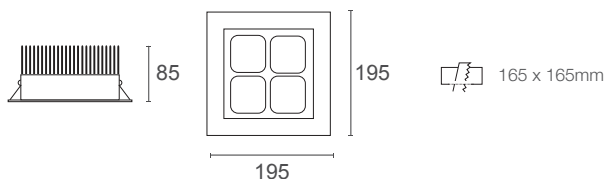

MAXILED XMW40

40 Watts / 5560 Lumens / 90+ CRI

Square wide beam symmetrical LED downlight range featuring four individual COB LEDs in a square trim design. Available in 2700K, 3000K, 4000K and 5000K colour temperature options in 90+ CRI or 2700K, 3000K and 4000K VIVID options. Large passive heatsink provides effective thermal management ensuring high output and long lifespan. Supplied with remote driver.

| | | | |
|--------------|-------|---------|-------------|
| System Power | 46.7W | Cut-Out | 165 x 165mm |
| LED Power | 42W | Weight | 1870g |
| IP Rating | IP20 | | |

| | 2700K | 3000K | 4000K | 5000K | VIVID | 2700K | 3000K | 4000K |
|---------------------|---------|---------|---------|---------|-------|---------|---------|---------|
| COB Lumen Output | 5200 lm | 5340 lm | 5560 lm | 5640 lm | VIVID | 4320 lm | 4480 lm | 4600 lm |
| Total Luminous Flux | 4178 lm | 4290 lm | 4467 lm | 4531 lm | VIVID | 3471 lm | 3599 lm | 3696 lm |