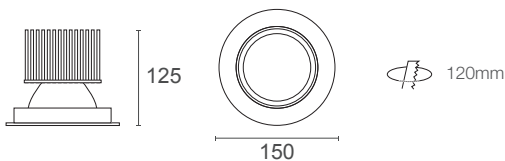

MIDILED XDF15

15 Watts / 1960 Lumens / 90+ CRI

Recessed fixed 15W downlight featuring a single COB LED. Available in 2700K, 3000K, 4000K and 5000K colour temperature options in 90+ CRI or 2700K, 3000K and 4000K VIVID options. Sealed face with silicone gasket for added ingress protection and large passive heatsink for effective thermal management ensuring high output and long lifespan. Supplied with remote driver.

System Power	18.2W	Cut-Out	120mm
LED Power	15W	Weight	552g
IP Rating	IP65		

	2700K	3000K	4000K	5000K	VIVID	2700K	3000K	4000K
COB Lumen Output	1850 lm	1895 lm	1960 lm	1985 lm	VIVID	1585 lm	1635 lm	1670 lm
Total Luminous Flux	1530 lm	1570 lm	1635 lm	1660 lm		1270 lm	1315 lm	1355 lm