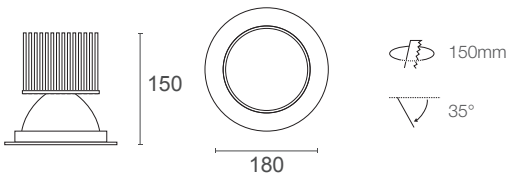

# MAXILED XDL55

55 Watts / 7350 Lumens / 90+ CRI

55W Recessed adjustable LED downlight. Available in 2700K, 3000K, 4000K and 5000K colour temperature options in 90+ CRI or 2700K, 3000K and 4000K VIVID options. Large pressure cast aluminium heatsink provides effective thermal management ensuring high output and long lifespan. Supplied with remote driver.

System Power	58.8W	Cut-Out	150mm
LED Power	55W	Tilt-Angle	35°
IP Rating	IP20	Weight	910g

	2700K	3000K	4000K	5000K	VIVID	2700K	3000K	4000K
COB Lumen Output	7050 lm	7200 lm	7350 lm	7500 lm	VIVID	5900 lm	6050 lm	6200 lm
Total Luminous Flux	5063 lm	5170 lm	5278 lm	5386 lm	VIVID	4237 lm	4344 lm	4452 lm

Efficacy	89.76 lm/W 4000K Wide Beam	Lifetime	50,000hrs (L80)
Dimming	Optional: Leading + Trailing Edge Dali		
Input Voltage	100V - 240V AC 50/60 Hz	Protection	Thermal and Short Circuit
		Power Factor	> 0.95