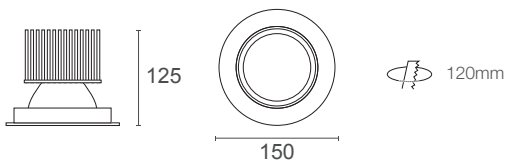

MIDILED XDF15

15 Watts / 1960 Lumens / 90+ CRI

Recessed fixed 15W downlight featuring a single COB LED. Available in 2700K, 3000K, 4000K and 5000K colour temperature options in 90+ CRI or 2700K, 3000K and 4000K VIVID options. Sealed face with silicone gasket for added ingress protection and large passive heatsink for effective thermal management ensuring high output and long lifespan. Inner trim insert supplied in white as standard or in black, silver or gold colour options on request. Supplied with remote LED driver.

System Power	18.2W	Cut-Out	120mm
LED Power	15W	Weight	552g
IP Rating	IP65		

	2700K	3000K	4000K	5000K	VIVID	2700K	3000K	4000K
COB Lumen Output	1850 lm	1895 lm	1960 lm	1985 lm	VIVID	1585 lm	1635 lm	1670 lm
Total Luminous Flux	1530 lm	1570 lm	1635 lm	1660 lm		1270 lm	1315 lm	1355 lm
Efficacy	89.84 lm/W 4000K Wide Beam			Lifetime	50,000hrs (L80)			
Dimming	Optional: Leading + Trailing Edge Dali 1-10v							
Input Voltage	100V - 240V AC 50/60 Hz			Protection	Thermal and Short Circuit		Power Factor	> 0.95