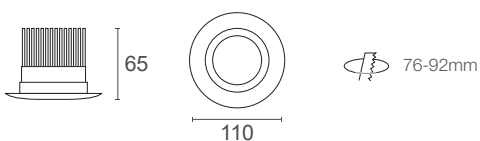

Resiled RDF8

8.5 Watts / 1050 Lumens / 90+ CRI

8.5 Watt residential LED downlight featuring a single LED COB in 3000K and 4000K colour temperature options with a high colour rendering index of 90+ and a high lumen output of 1030 lm (3000K) and 1050 lm (4000K). Covering 76mm to 92mm cut-out sizes makes the Resiled an ideal replacement for existing halogen downlights.

| | | | |
|--------------|-------|---------|---------|
| System Power | 10.8W | Cut-Out | 76-92mm |
| LED Power | 8.5W | Weight | 230g |
| IP Rating | IP65 | | |

| | 3000K | 4000K |
|---------------------|------------------|---------|
| COB Lumen Output | 1030 lm | 1050 lm |
| Total Luminous Flux | 916 lm | 938 lm |
| Efficacy | 86.85 lm/W 4000K | |