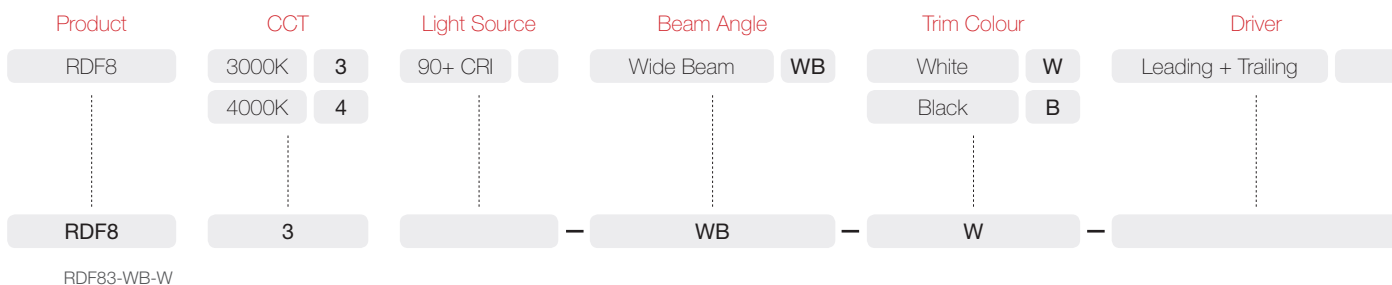

TREND
LIGHT BY SOLID STATE

288 Coward Street, Mascot, NSW, 2020
Ph: (02) 9669 8888 Fax: (02) 9669 8899 Email: sales@trendlighting.com.au